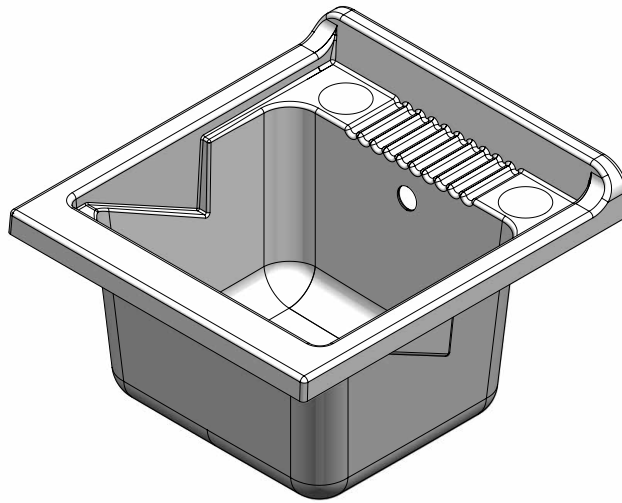

RUGIADA

ART. 9046

Mobile in PVC resistente all'acqua
Sportelli pieni con chiusura a battente calamitata
Maniglie e piedini cromati
Vasca in polipropilene resistente agli acidi
Asse di lavaggio in polipropilene resistente agli acidi
Sifone autopulente completo di piletta e troppopieno
Piedini regolabili in altezza 15 mm
Vasca forabile per installazione rubinetto (rubinetto non incluso)
Scarico sifone a 35÷45 cm da terra
Adatto per esterni o luoghi umidi

Washtub made of waterproof PVC
Doors with magnetic closing
Chromed door-handles and chromed feet
Basin made of acid resistant polypropylene
Washing board made of acid resistant polypropylene
Trap: self-cleaning, equipped with mounted drain and overflow
Height of the feet adjustable 15 mm
Basin perforable to install the faucet (faucet not included)
Siphon outlet 35÷45 cm from the floor
Suitable for outdoor uses or damp spaces

ART. 2030

Vasca in polipropilene 45x50
polypropylene basin 45x50

Dimensioni (mm)
Dimensions (mm)