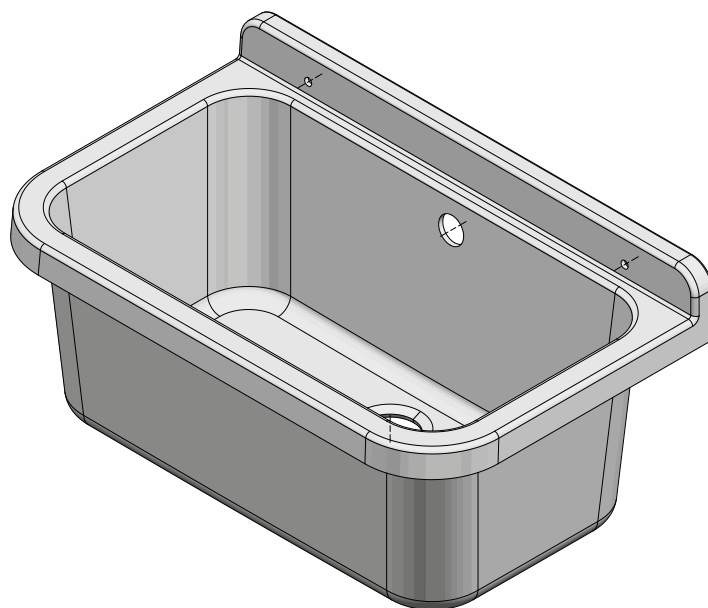

Dimensioni / Dimensions (mm)