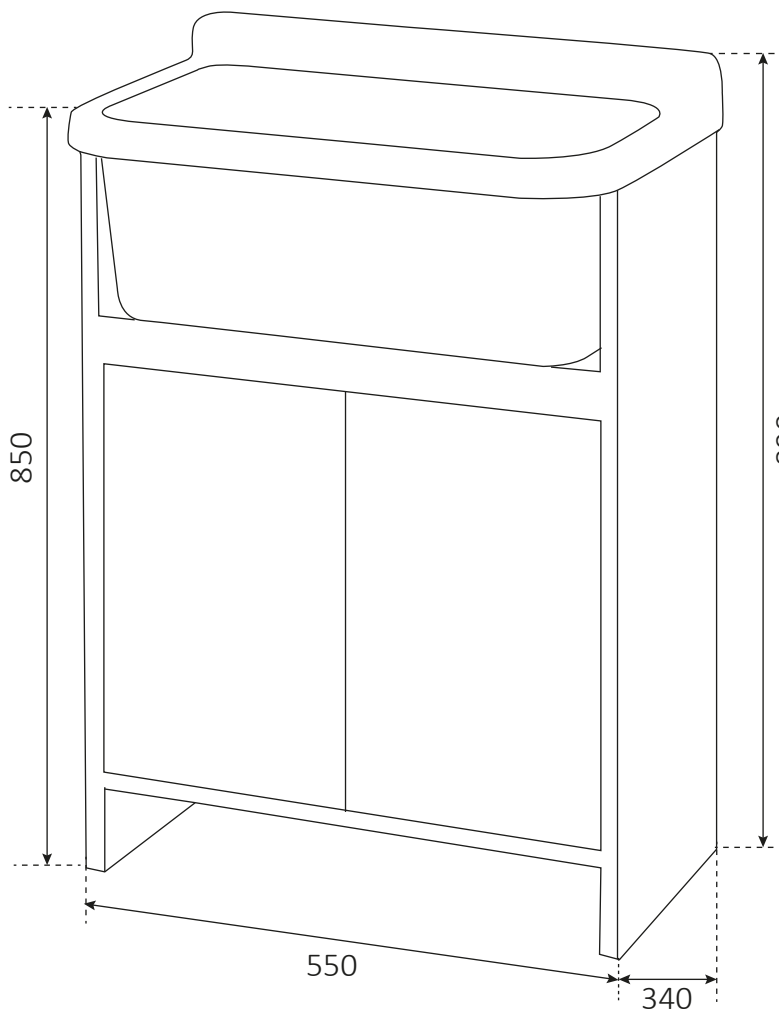

## ART. 5000PMC

Articoli / Articles

5000PMC – Lavatoio montato  
Mounted washtub

- Lavatoio compatto realizzato in PVC con vasca in polipropilene
- Chiusura a serrandina
- Fornito montato, griglia ordinabile separatamente
- Adatto per installazione da esterni
  
- Space-saving wash-tub , weathering resistant, made of PVC with PP two sliding doors
- Available mounted, grid sold separately
- Ideal for outdoor use

Dimensioni / Dimensions (mm)

Dimensioni / Dimensions (mm)

## Informazioni tecniche

Materiale : polipropilene lucido

---

Capacità : 18 litri

---

Dimensioni: 55 x 34 x h 21 cm

---

Sporgenza dal muro: 34 cm

## Technical Information

Material : polished polypropylene

---

Capacity : 18 litri

---

Dimensions: 55 x 34 x h 21 cm

---

Projection from wall: 34 cm