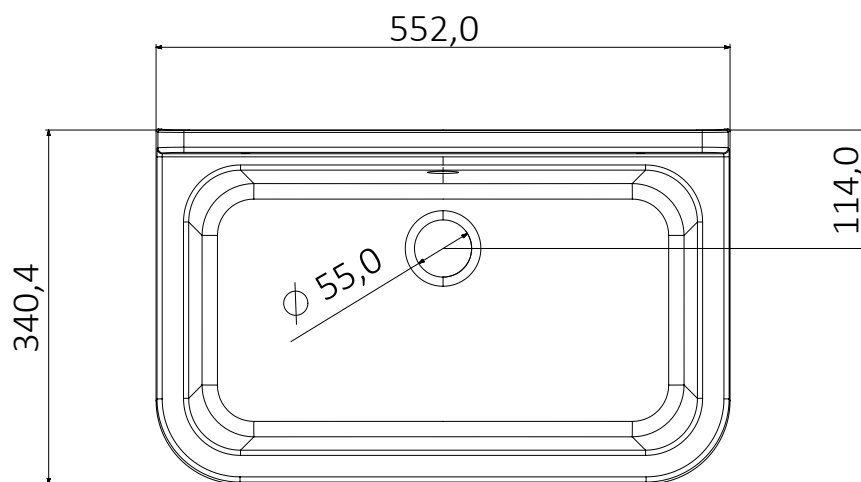

## ART. 5000PMC

Articoli / Articles

5000PMC – Lavatoio montato  
Mounted washtub

- Lavatoio compatto realizzato in PVC con vasca in polipropilene
- Chiusura a serrandina
- Fornito montato, griglia ordinabile separatamente
- Adatto per installazione da esterni
  
- Space-saving wash-tub , weathering resistant, made of PVC with PP two sliding doors
- Available mounted, grid sold separately
- Ideal for outdoor use

Dimensioni / Dimensions (mm)

Dimensioni / Dimensions (mm)

## Informazioni tecniche

Materiale : polipropilene lucido

---

Capacità : 18 litri

---

Dimensioni: 55 x 34 x h 21 cm

---

Sporgenza dal muro: 34 cm

## Technical Information

Material : polished polypropylene

---

Capacity : 18 litri

---

Dimensions: 55 x 34 x h 21 cm

---

Projection from wall: 34 cm