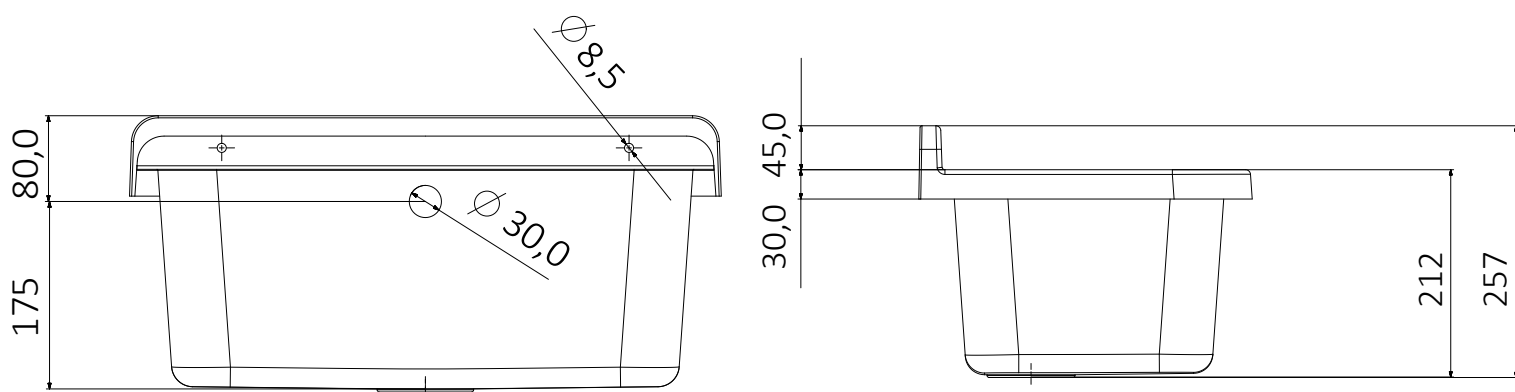

## ART. 5000PMC

Articoli / Articles

5000PMC – Lavatoio montato  
Mounted washtub

- Lavatoio compatto realizzato in PVC con vasca in polipropilene
- Chiusura a serrandina
- Fornito montato, griglia ordinabile separatamente
- Adatto per installazione da esterni
  
- Space-saving wash-tub , weathering resistant, made of PVC with PP two sliding doors
- Available mounted, grid sold separately
- Ideal for outdoor use

Dimensioni / Dimensions (mm)

Dimensioni / Dimensions (mm)

## Informazioni tecniche

Materiale : polipropilene lucido

---

Capacità : 18 litri

---

Dimensioni: 55 x 34 x h 21 cm

---

Sporgenza dal muro: 34 cm

## Technical Information

Material : polished polypropylene

---

Capacity : 18 litri

---

Dimensions: 55 x 34 x h 21 cm

---

Projection from wall: 34 cm